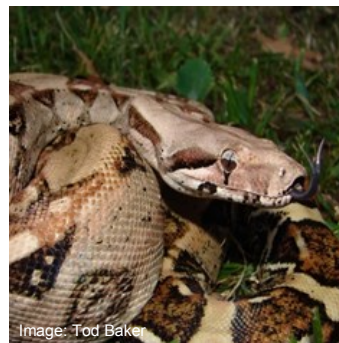

Pest Alert: Have you seen these species?

There are a number of invasive species which are detrimental to crops and wildlife.

Cuban snail

Carambola fruit fly

Mediterranean fruit fly

Lobate lac scale

Knight anole

Lethal yellowing of palms

Boa constrictor

Cuban tree frog

Black sigatoka disease of bananas

Red palm weevil

Tomato leaf miner

Giant African land snail

If you suspect you have found these or any similar species please call: