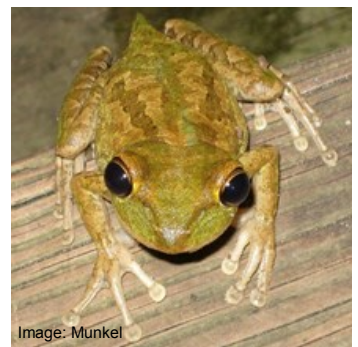

Pest Alert: Have you seen these species?

There are a number of invasive species which are detrimental to crops and wildlife.

Cuban snail

Carambola fruit fly

Mediterranean fruit fly

Lobate lac scale

Knight anole

Lethal yellowing of palms

Boa constrictor

Cuban tree frog

Black sigatoka disease of bananas

Red palm weevil

Tomato leaf miner

Giant African land snail

If you suspect you have found these or any similar species please call: