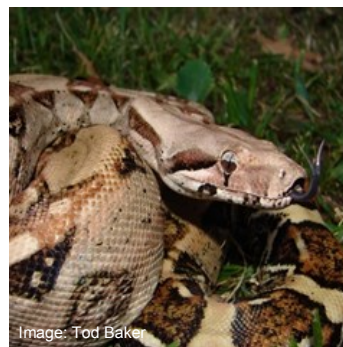

Pest Alert: Have you seen these species?

There are a number of invasive species which are detrimental to crops and wildlife.

Cuban snail

Carambola fruit fly

Mediterranean fruit fly

Lobate lac scale

Knight anole

Lethal yellowing of palms

Boa constrictor

Cuban tree frog

Black sigatoka disease of bananas

Red palm weevil

Tomato leaf miner

Giant African land snail

If you suspect you have found these or any similar species please call: