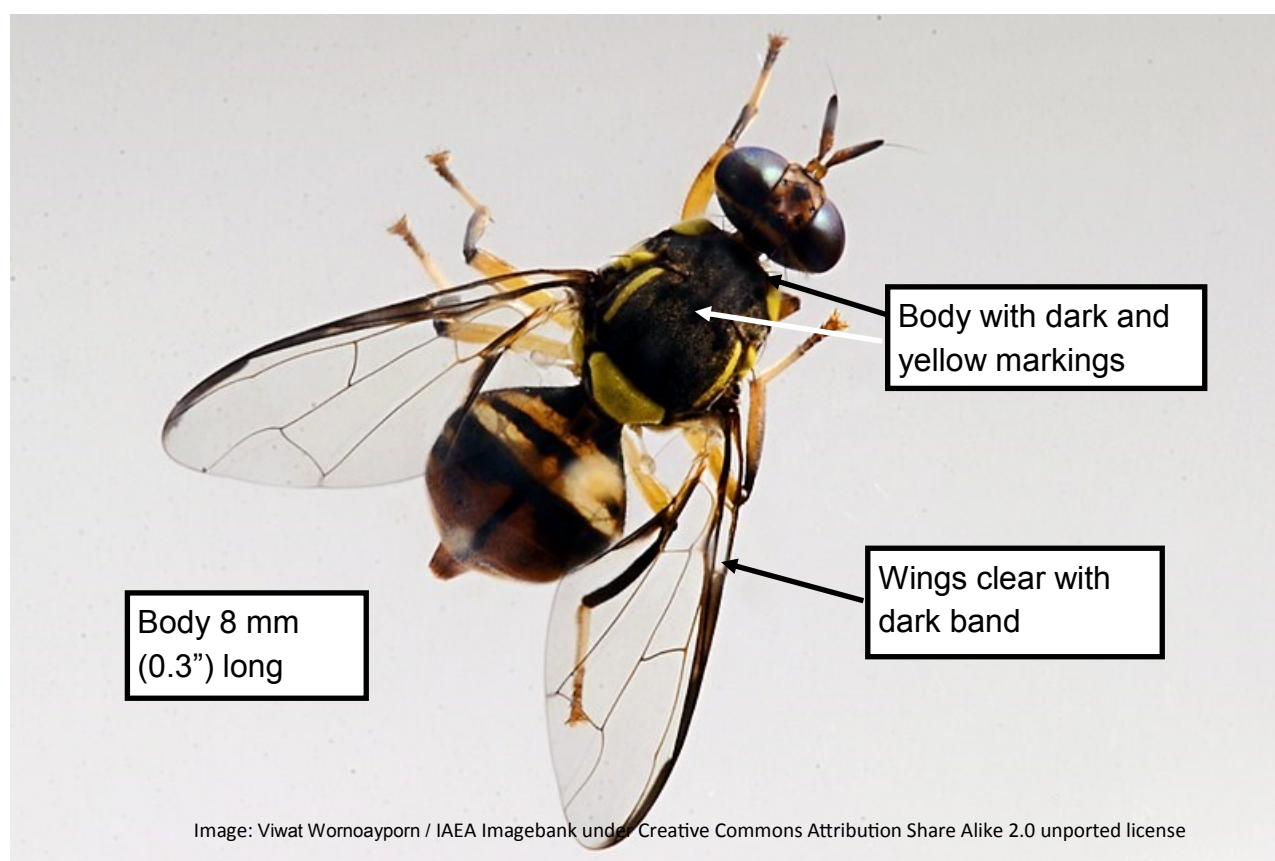

Have you seen this pest?

CARAMBOLA FRUIT FLY

Bactrocera carambolae

What is it?

A fruit fly from southern Thailand, Peninsular Malaysia, Singapore, Borneo, Indonesia and Andaman Islands (India). Carambola fruit fly is a serious plant pest that feeds on over 100 plant species. **Suspected sightings should be reported immediately using the details provided at the bottom of this poster.**

Where might I see it?

Fruit flies can be found as eggs or larvae in fruits or as adults caught in traps. Affected fruit may have puncture marks or globules of sugar on the skin.

Please report any sightings of this species by calling: