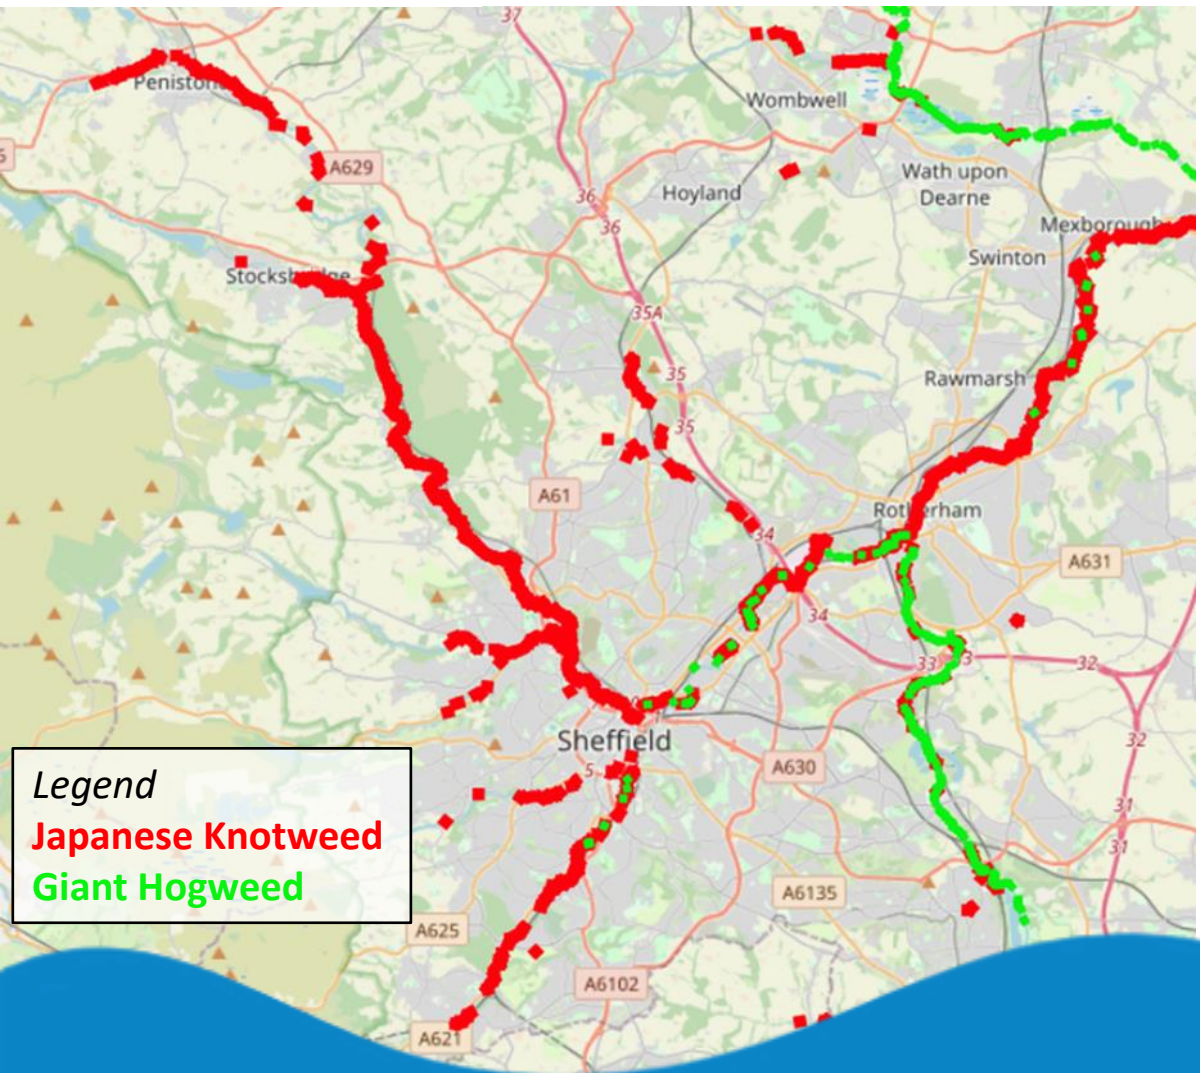

Invasive Species Control across Yorkshire

River Stewardship Company
funded by the Environment Agency

Legend
Japanese Knotweed
Giant Hogweed