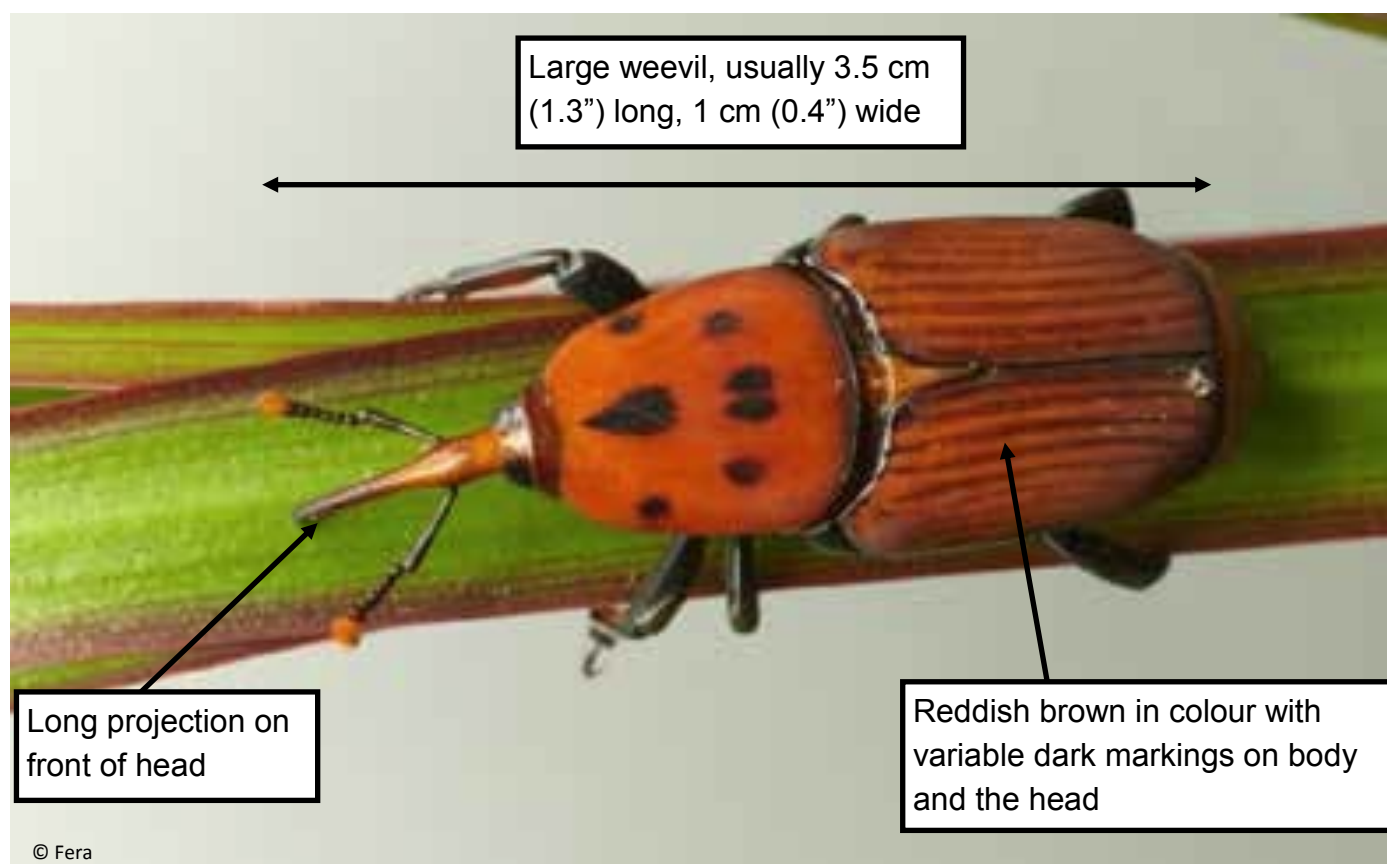

Have you seen this pest?

RED PALM WEEVIL

Rhynchophorus ferrugineus

What is it?

An invasive weevil from southern Asia and Melanesia. Red palm weevil has recently been introduced to the Caribbean and is a potentially serious threat to crop and ornamental palms. **Suspected sightings should be reported immediately using the details provided at the bottom of this poster.**