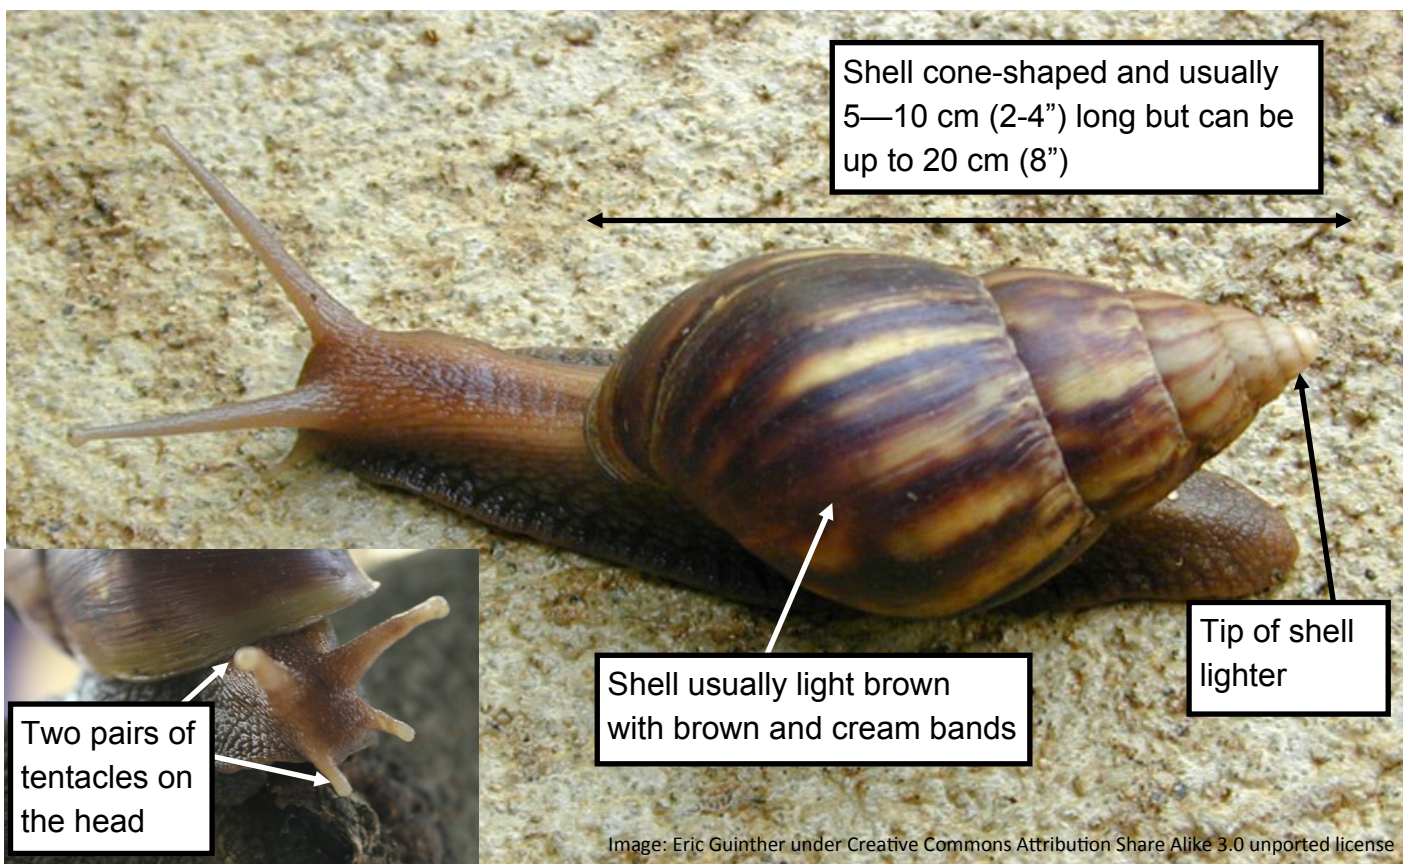

Have you seen this pest?

GIANT AFRICAN LAND SNAIL

Lissachatina fulica

What is it?

A large invasive snail from East Africa. Giant African land snail is a major plant pest which feeds on a range of important plants including vegetable and food crops.

Suspected sightings should be reported immediately using the details provided at the bottom of this poster.

Where might I see it?

Adult snails hide during the day, coming out at dusk to feed. May be found in agricultural areas, coastland, natural forest, riparian zones, shrublands, urban areas and wetlands.